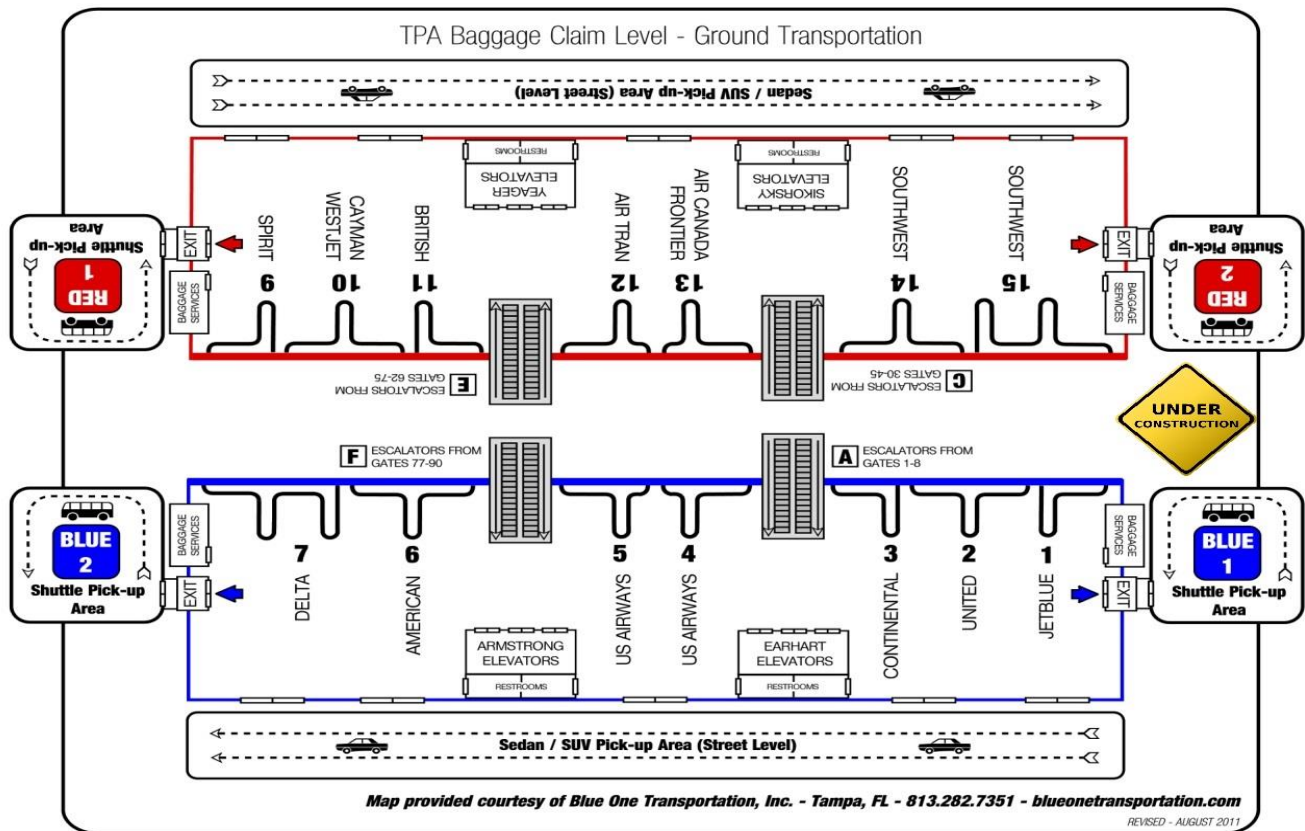

Non Stop Airport Transportation

Blue One Transportation, the Tampa Marriott Waterside preferred shuttle service, offers non-stop transportation to and from the Tampa International Airport. No reservations are needed-

Group: TechConnect

Pricing is \$13.00 per person, each way.

***Please call (813) 282-7351 from baggage claim once you have collected your luggage. Print out flyer for OR present it on your mobile device.**

Departing the Marriott please meet our shuttle outside the main lobby every top of the hour starting at 5:00 AM. Special Rate for top of the hour ONLY